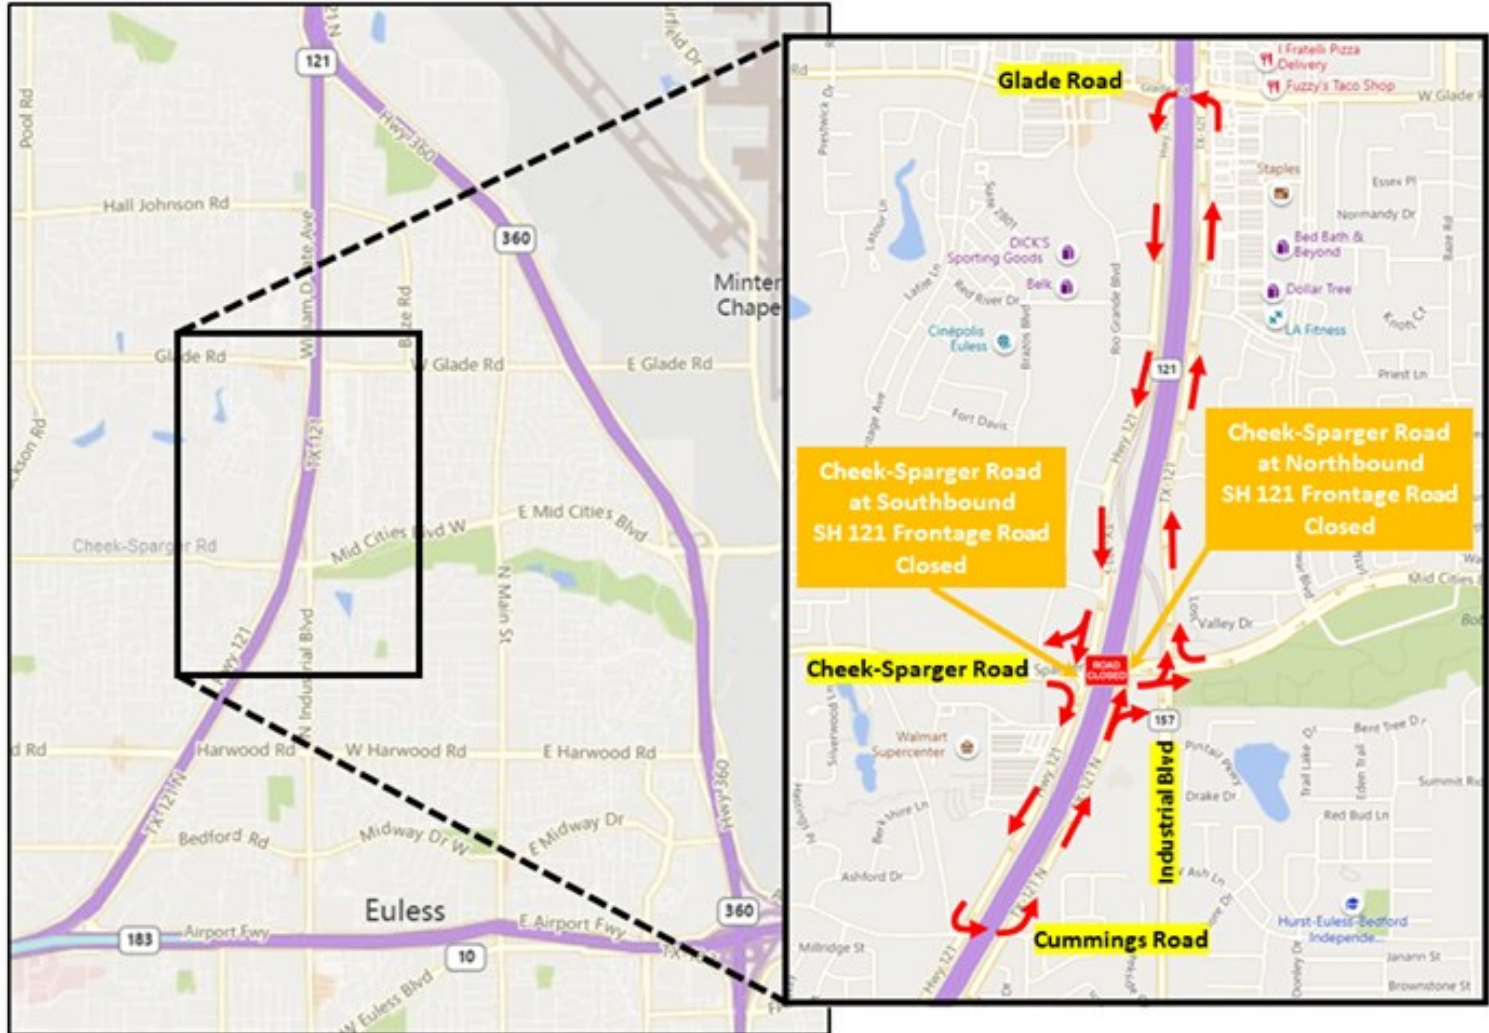

## Cheek-Sparger Road at SH 121 Frontage Road Closure

**Detour  
Glade Road  
to the north  
and  
Cummings Drive  
to the south**

June 2019  
Texas  
Department  
of Transportation

**LEGEND**  
← Detour Routes